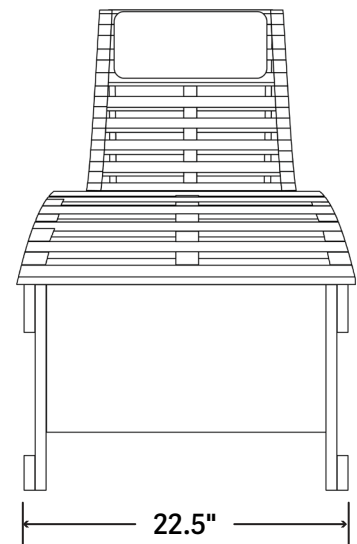

Recliner Chair Schematic

Recliner Chair

Footrest

Side View

Front View

Note: Recommended for Sanctuary Y and Retreat models only. Easy assembly required

Specifications

Construction	Lounge Chair	Footrest	Headrest	Features	Warranty
Eco Certified Basswood	Measurements:	Measurements:	Measurements:	Black Mesh Cover	Limited Lifetime Residential
Chair Weight: 30 lbs	Width: 22.5"	Width: 22.5"	Width: 17.5"	Movable Headrest	5 Year Commercial
Footrest Weight: 12 lbs	Depth: 41"	Depth: 16.5"	Depth: 2.25"	Movable Footrest	
Weight Bearing Load: 350 lbs	Height: 39"	Height: 19"	Height: 8"		