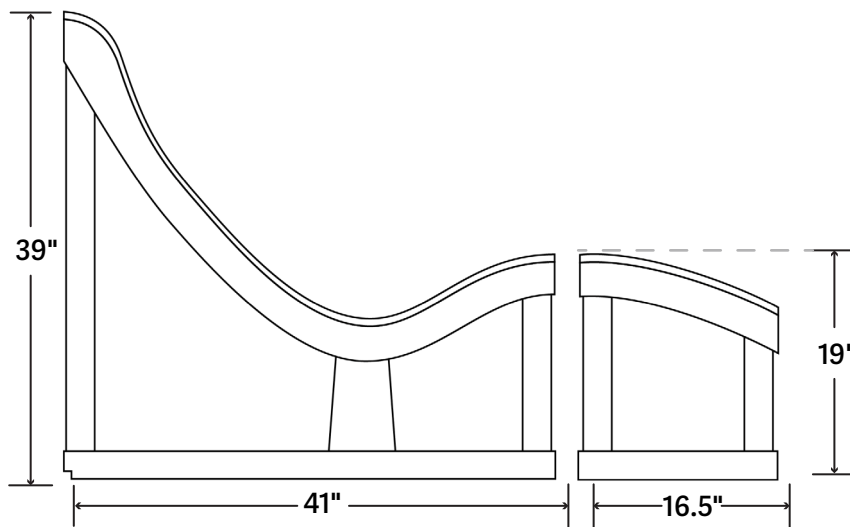

Recliner Chair Schematic

Recliner Chair

Footrest

Side View

Front View

Note: Recommended for Sanctuary Y and Retreat models only. Easy assembly required

Specifications

Construction	Lounge Chair	Footrest	Headrest	Features	Warranty
Eco Certified Basswood	Measurements:	Measurements:	Measurements:	Black Mesh Cover	Limited Lifetime Residential
Chair Weight: 30 lbs	Width: 22.5"	Width: 22.5"	Width: 17.5"	Movable Headrest	5 Year Commercial
Footrest Weight: 12 lbs	Depth: 41"	Depth: 16.5"	Depth: 2.25"	Movable Footrest	
Weight Bearing Load: 350 lbs	Height: 39"	Height: 19"	Height: 8"		